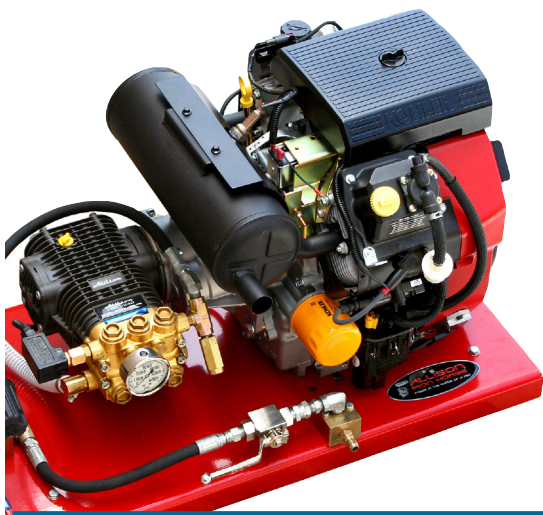

Power in the hands of a few!

Allison WARHORSE PRESSURE WASHER

HEATER
with optional
stainless cover

SHOWN WITH
OUR 24 GALLON
STORAGE TANK
ASSEMBLY

BASE PLATE
SYSTEMS

STANDARD FEATURES:

KOHLER EFI 26.5 HP ENGINES

ALLISON SEVERE DUTY PUMPS

The only pumps in the industry that come with a 2-year 'bumper to bumper' warranty that covers every component.

DUAL GUN OPERATION

This feature allows the operator to use the machine as a single gun unit at either full-volume, full-pressure, a single gun unit at half-volume, full pressure or 2 operators at half volume each and full pressure on both guns.

ALLISON SUPER SUDS SUCKER CHEM INJECTION

For over 35 years Allison Suds Sucker Chemical Injectors have been the professionals 'first choice' when it comes to chemical delivery. These systems will produce as much as 50% chemical draw even with 500' of high pressure discharge hose attached.

ALLISON HOT WATER OPTION

Allison heaters contain 260' of schedule 80 pipe and are equipped with a 12V, SDC Beckett Burner.

IRON HORSE BASE PLATE SYSTEM

#WH9035A	9.0 GPM @ 3,500 PSI	\$5,495.00	\$4675.00
#WH1130A	11.0 GPM @ 3,000 PSI	\$5,495.00	\$4675.00